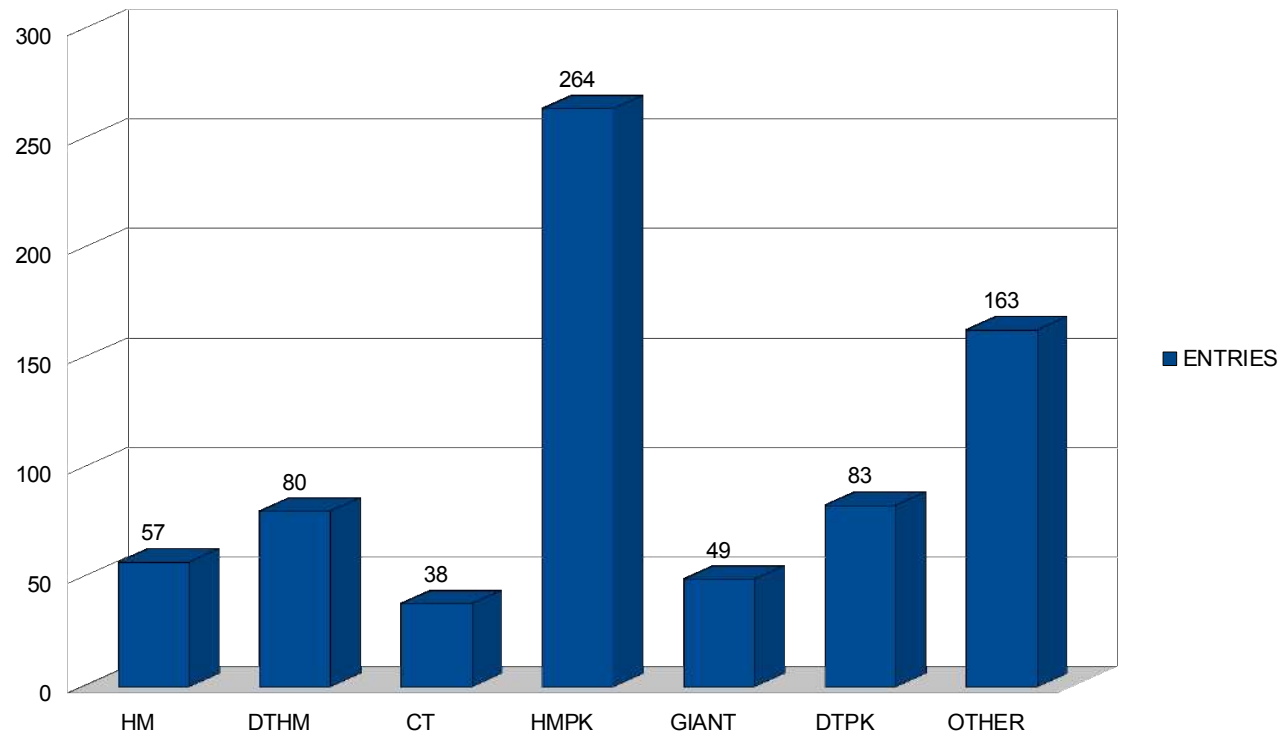

Total Entries : 734

Total Players : 342

Total Classes : 129

Regular Class Players : 104

Junior Class Players : 147

Baby Class Players : 148

Optional Class Players : 72

Wild Class Players : 28

Regular and Junior Class Players : 37

Regular, Junior and Baby Class Players : 16

Regular, Junior, Baby and Optional Class Players : 5

CONGRAT TO ALL WINNERS AND TQ FOR YOUR SUPPORT.

SUNGKAI X JB BETTA COMPETITION 2024 6-8 September 2024