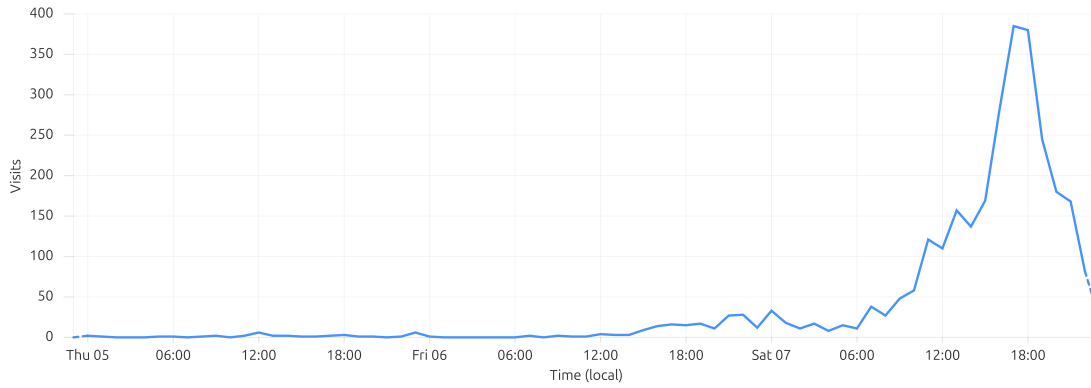

Filters:

Host equals sxjb.systemphoenix.net

Visits summary

When someone navigates to your website, either directly or from an external referer. One visit can consist of multiple page views.

All [Referer](#) [Host](#) [Country](#) [Path](#) [Browser](#) ...

Total

2.92k

○ sxjb.systemphoenix.net

2.92k

Visits by country

Malaysia	2.46k
Singapore	398
United States	53
Taiwan	5
Philippines	5
Unknown states, other entities or organizations	3
Germany	1
Thailand	1

1 to 8 of 8 items